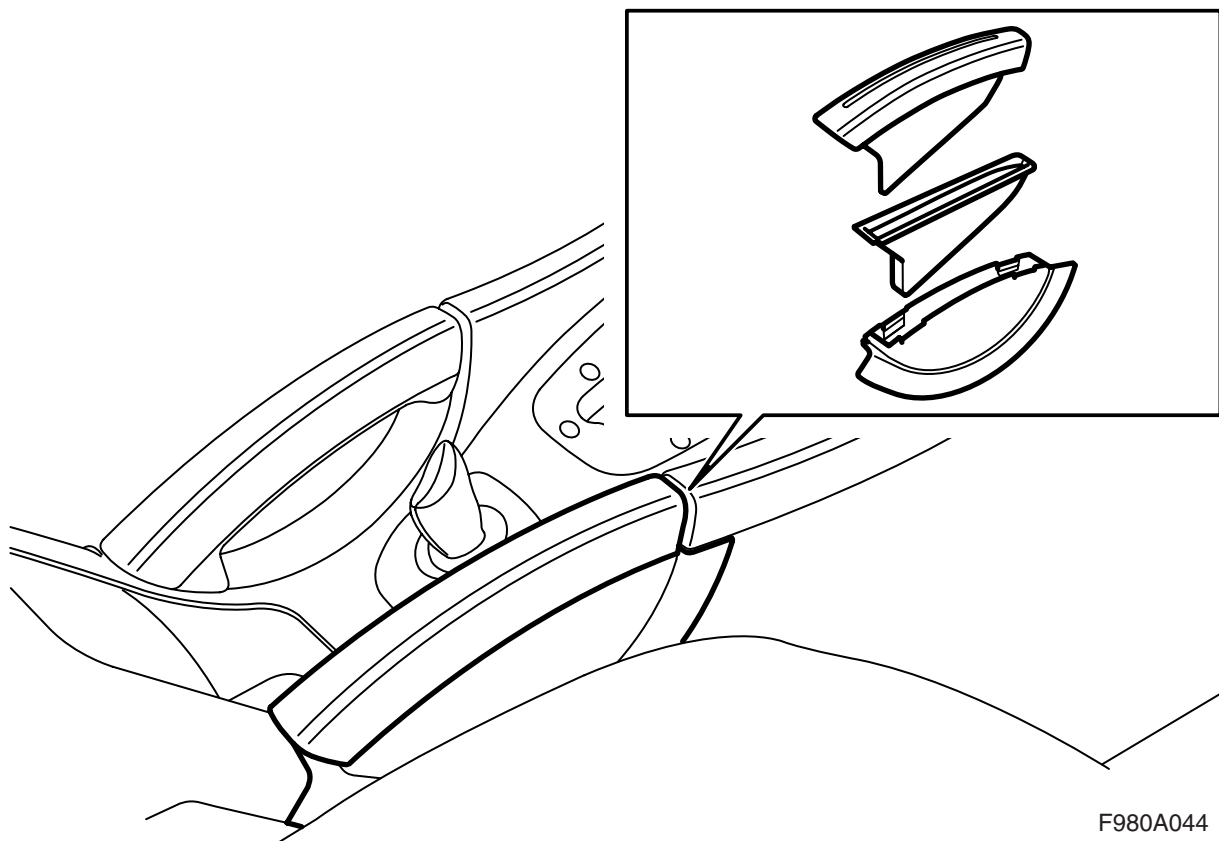

**MONTERINGSANVISNING · INSTALLATION INSTRUCTIONS
MONTAGEANLEITUNG · INSTRUCTIONS DE MONTAGE**

Saab 9-3 M03-

Ice scraper

Accessories Part No.	Group	Date	Instruction Part No.	Replaces
12 795 209	9:18-01	Jul 02	12 798 406	

F980A044

- 1 Pull out the upper part of the spacer.
- 2 Remove the spacer (2 screws). Use the screws when fitting the ice scraper storage compartment.
- 3 Align the ice scraper storage compartment in the floor console and attach with screws.
- 4 Fit the drip collector with the deeper section turned towards the rear of the car.