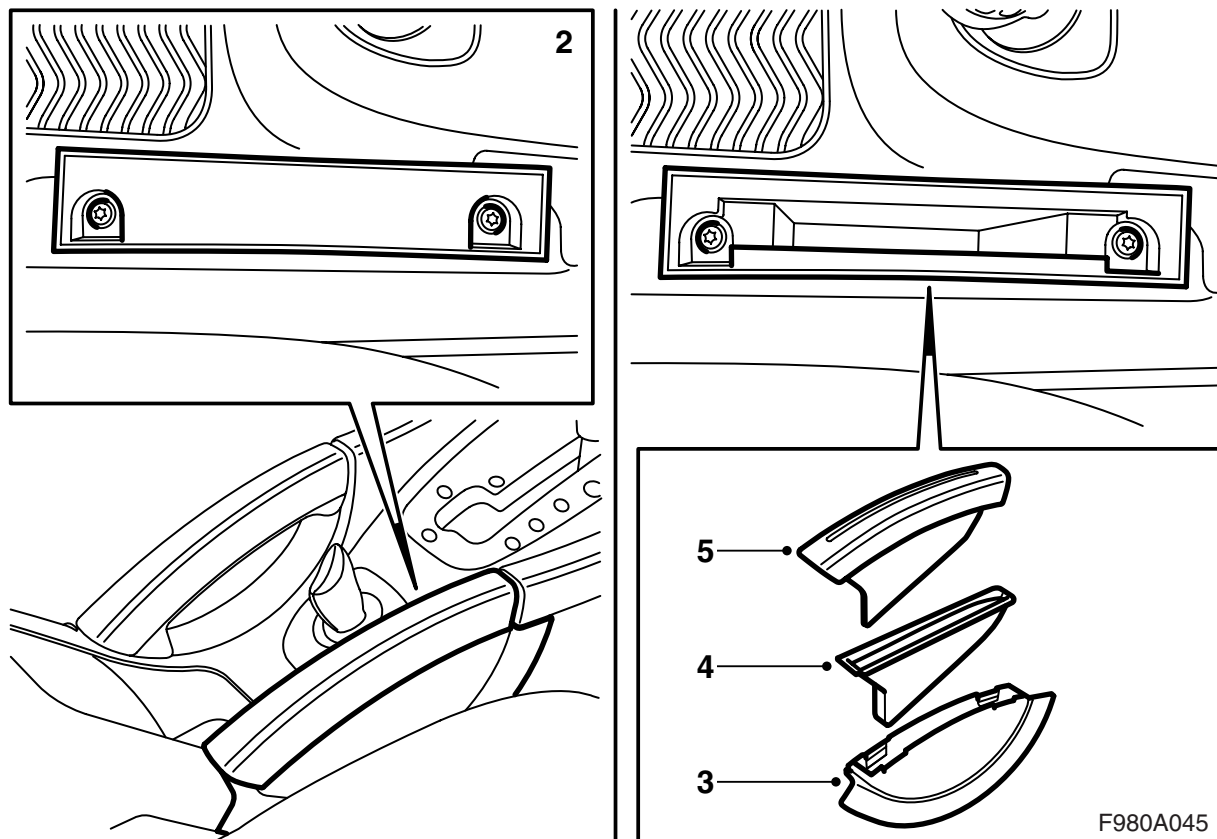

**MONTERINGSANVISNING · INSTALLATION INSTRUCTIONS  
MONTAGEANLEITUNG · INSTRUCTIONS DE MONTAGE**

**Saab 9-3 M03-**

Ice scraper

Accessories Part No.	Group	Date	Instruction Part No.	Replaces
12 795 209	9:18-01	Jul 02	12 798 406	

F980A044

- 1 Pull out the upper part of the spacer.
- 2 Remove the spacer (2 screws). Use the screws when fitting the ice scraper storage compartment.
- 3 Align the ice scraper storage compartment in the floor console and attach with screws.
- 4 Fit the drip collector with the deeper section turned towards the rear of the car.

---

**Important**

The drip collector must be installed in this manner or it will not fit properly.

---

- 5 Insert the ice scraper.