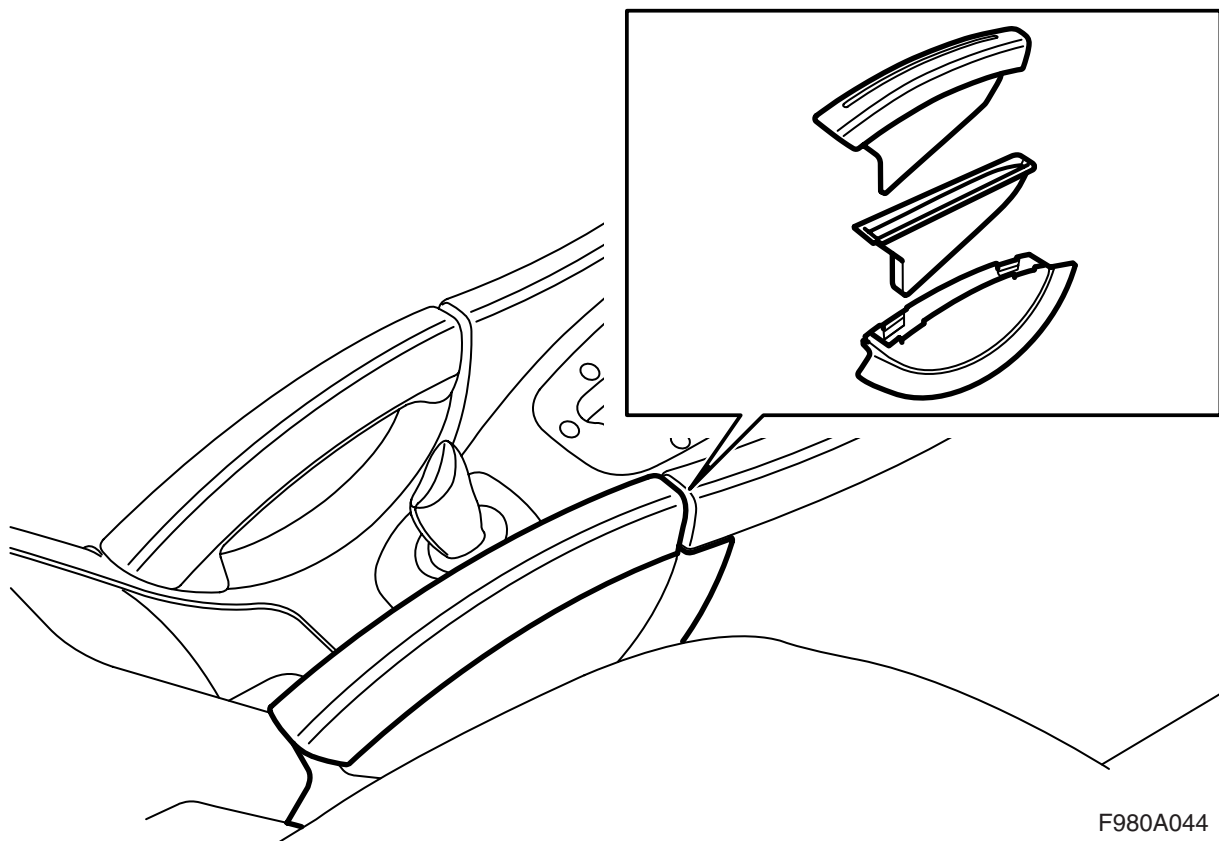

**MONTERINGSANVISNING · INSTALLATION INSTRUCTIONS  
MONTAGEANLEITUNG · INSTRUCTIONS DE MONTAGE**

**Saab 9-3 M03-**

Ice scraper

Accessories Part No.	Group	Date	Instruction Part No.	Replaces
12 795 209	9:18-01	Jul 02	12 798 406	

F980A044

- 1 Pull out the upper part of the spacer.
- 2 Remove the spacer (2 screws). Use the screws when fitting the ice scraper storage compartment.
- 3 Align the ice scraper storage compartment in the floor console and attach with screws.
- 4 Fit the drip collector with the deeper section turned towards the rear of the car.