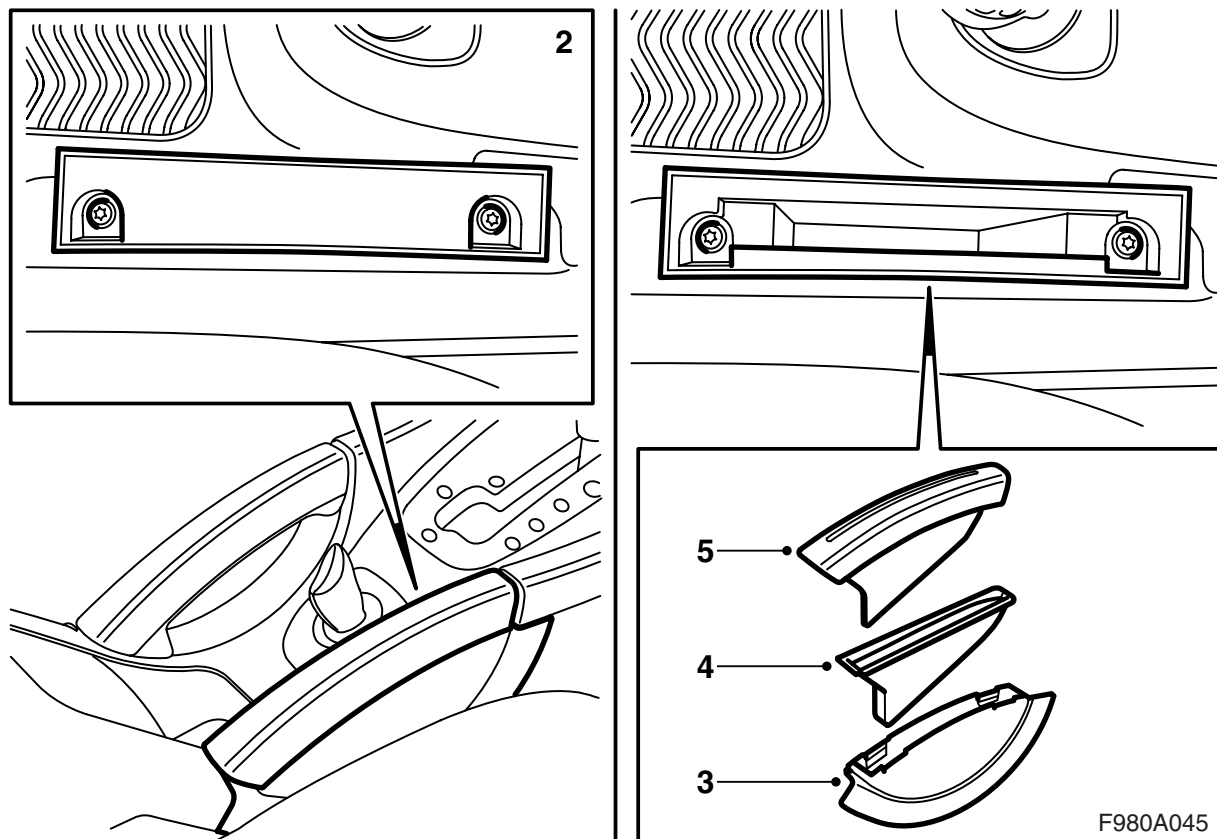

**MONTERINGSANVISNING · INSTALLATION INSTRUCTIONS
MONTAGEANLEITUNG · INSTRUCTIONS DE MONTAGE**

Saab 9-3 M03-

Ice scraper

Accessories Part No.	Group	Date	Instruction Part No.	Replaces
12 795 209	9:18-01	Jul 02	12 798 406	

F980A044

- 1 Pull out the upper part of the spacer.
- 2 Remove the spacer (2 screws). Use the screws when fitting the ice scraper storage compartment.
- 3 Align the ice scraper storage compartment in the floor console and attach with screws.
- 4 Fit the drip collector with the deeper section turned towards the rear of the car.

Important

The drip collector must be installed in this manner or it will not fit properly.

- 5 Insert the ice scraper.