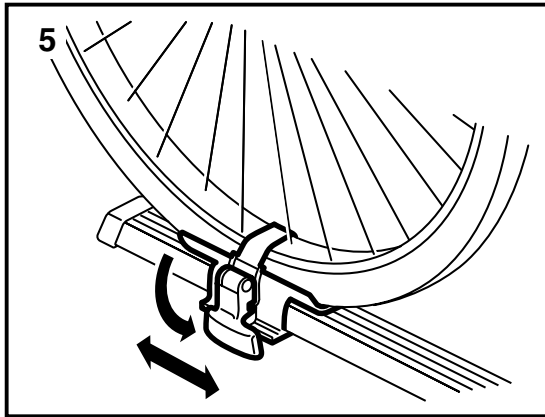

### Fitting the bike carrier

- 1 Adjust the wheel plates on the square bar to fit the bicycle.
- 2 Insert the square bar in the bracket so that the mounting plate is on the underside of the square bar.
- 3 Attach the bracket to the square bar with screws.
- 4 Lift up the bike carrier onto the roof racks. Adjust the square bar so that the overhang is equal for both roof racks.
- 5 Fit the rear mounting over the square bar and fit the mounting plate underneath. Use the hand nuts and screws to secure the mounting to the roof rack.
- 6 Use the U-bolts and hand nuts to secure the front mounting to the roof rack.

### Mounting the bike in the bike carrier

- 1 Open the bracket holder in order to fit the bike frame. Appropriate bike frames  $\varnothing 25-50$  mm and oval frames  $b = \varnothing 25-40$  mm  $h = \varnothing 25-80$  mm
- 2 Raise the bracket and place the bike frame in the bracket.

#### Note

Check that there is a  $90^\circ$  angle between the bike frame and the bracket.

- 3 Tighten the bike frame with the handle. Tighten until the washer flattens.
- 4 Raise and lock the handle by turning the screw to a horizontal position.