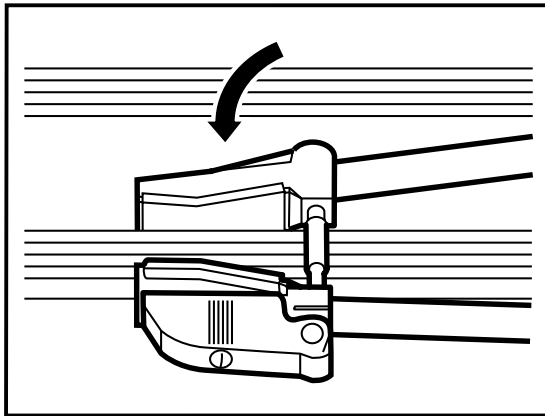

### Fitting the bike carrier

- 1 Adjust the wheel plates on the square bar to fit the bicycle.
- 2 Insert the square bar in the bracket so that the mounting plate is on the underside of the square bar.
- 3 Attach the bracket to the square bar with screws.
- 4 Lift up the bike carrier onto the roof racks. Adjust the square bar so that the overhang is equal for both roof racks.
- 5 Fit the rear mounting over the square bar and fit the mounting plate underneath. Use the hand nuts and screws to secure the mounting to the roof rack.
- 6 Use the U-bolts and hand nuts to secure the front mounting to the roof rack.

#### Note

Check that there is a  $90^\circ$  angle between the bike frame and the bracket.

- 3 Tighten the bike frame with the handle. Tighten until the washer flattens.
- 4 Raise and lock the handle by turning the screw to a horizontal position.