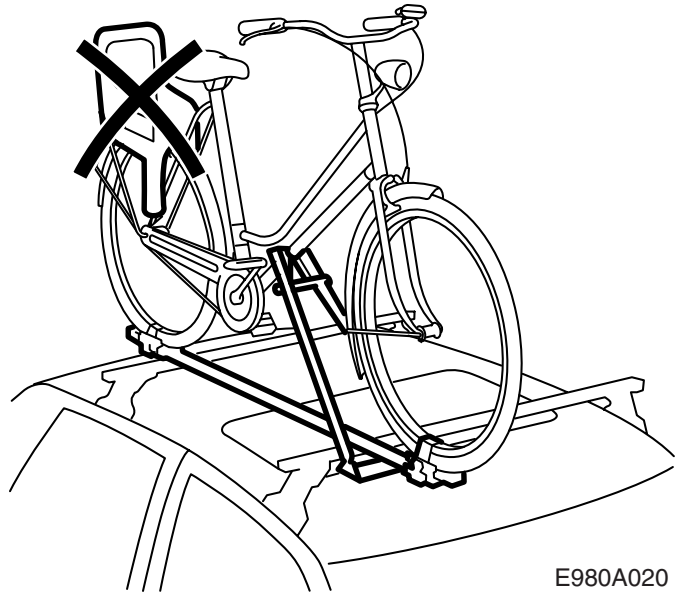

Max **120** Km/h