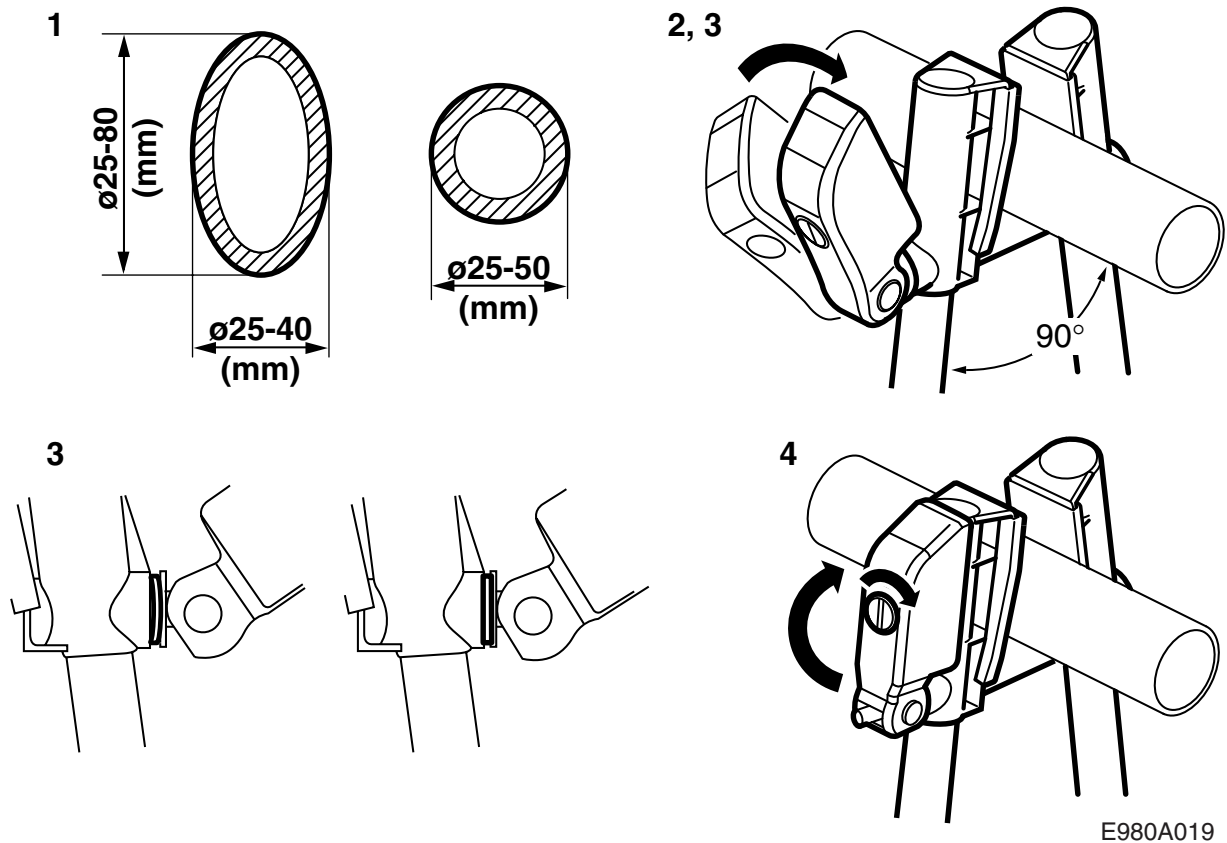

## Saab 900, Saab 9000, Saab 9-3, Saab 9-5

Bike carrier

Accessories Part No.	Group	Date	Instruction Part No.	Replaces
12 798 668 400 107 793	9:89-17	Jun 02	12 798 670 (86 88 269)	86 88 269 Jun 97

E980A017

- 1 Square bars with wheel plates
- 2 Bracket
- 3 Mounting, front
- 4 Mounting, rear
- 5 Screw (x2)
- 6 Nut (x2)
- 7 Washer (x2)
- 8 Screw (x2)
- 9 Lower mounting plate, rear
- 10 U-bolt (x2)
- 11 Hand nuts

### Fitting the bike carrier

- 1 Adjust the wheel plates on the square bar to fit the bicycle.
- 2 Insert the square bar in the bracket so that the mounting plate is on the underside of the square bar.
- 3 Attach the bracket to the square bar with screws.
- 4 Lift up the bike carrier onto the roof racks. Adjust the square bar so that the overhang is equal for both roof racks.
- 5 Fit the rear mounting over the square bar and fit the mounting plate underneath. Use the hand nuts and screws to secure the mounting to the roof rack.
- 6 Use the U-bolts and hand nuts to secure the front mounting to the roof rack.