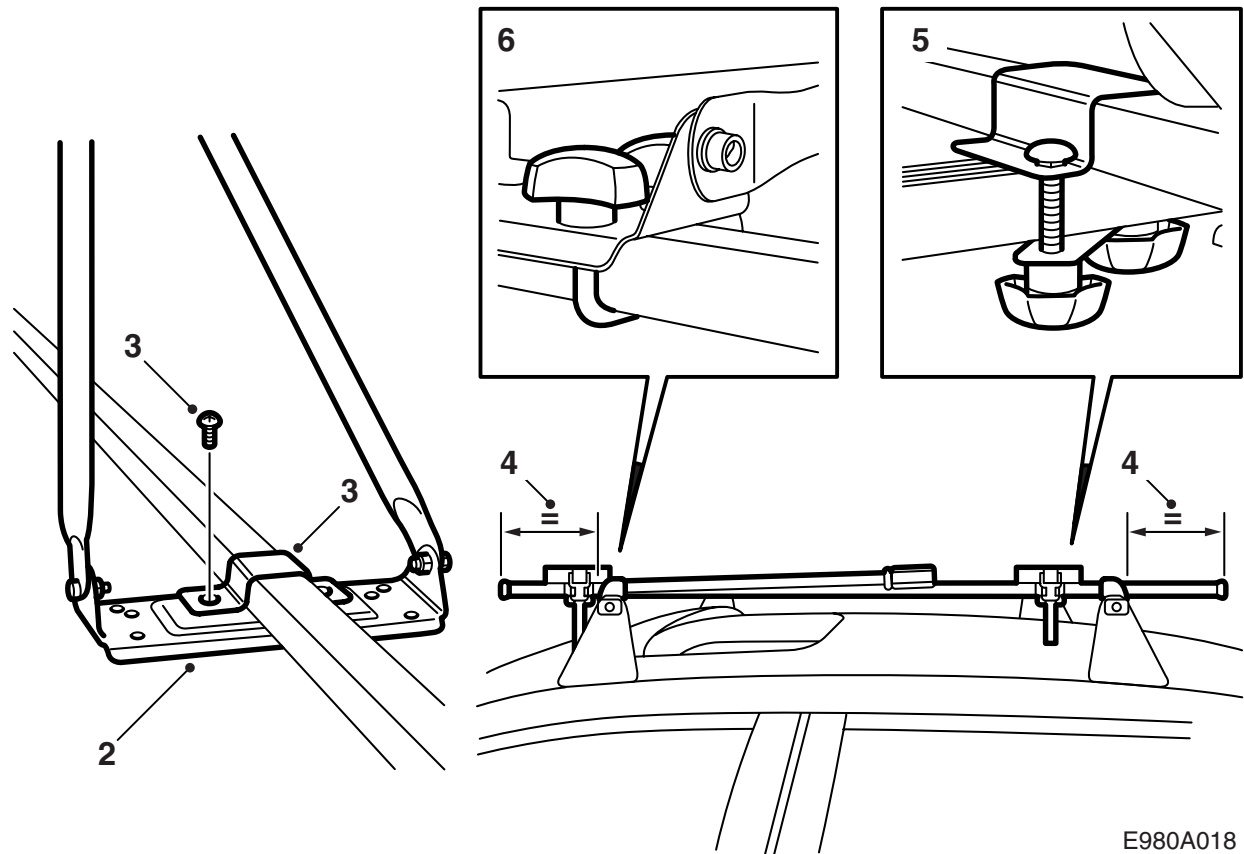

- 1 Square bars with wheel plates
- 2 Bracket
- 3 Mounting, front
- 4 Mounting, rear
- 5 Screw (x2)
- 6 Nut (x2)
- 7 Washer (x2)
- 8 Screw (x2)
- 9 Lower mounting plate, rear
- 10 U-bolt (x2)
- 11 Hand nuts

### Fitting the bike carrier

- 1 Adjust the wheel plates on the square bar to fit the bicycle.
- 2 Insert the square bar in the bracket so that the mounting plate is on the underside of the square bar.
- 3 Attach the bracket to the square bar with screws.
- 4 Lift up the bike carrier onto the roof racks. Adjust the square bar so that the overhang is equal for both roof racks.
- 5 Fit the rear mounting over the square bar and fit the mounting plate underneath. Use the hand nuts and screws to secure the mounting to the roof rack.
- 6 Use the U-bolts and hand nuts to secure the front mounting to the roof rack.