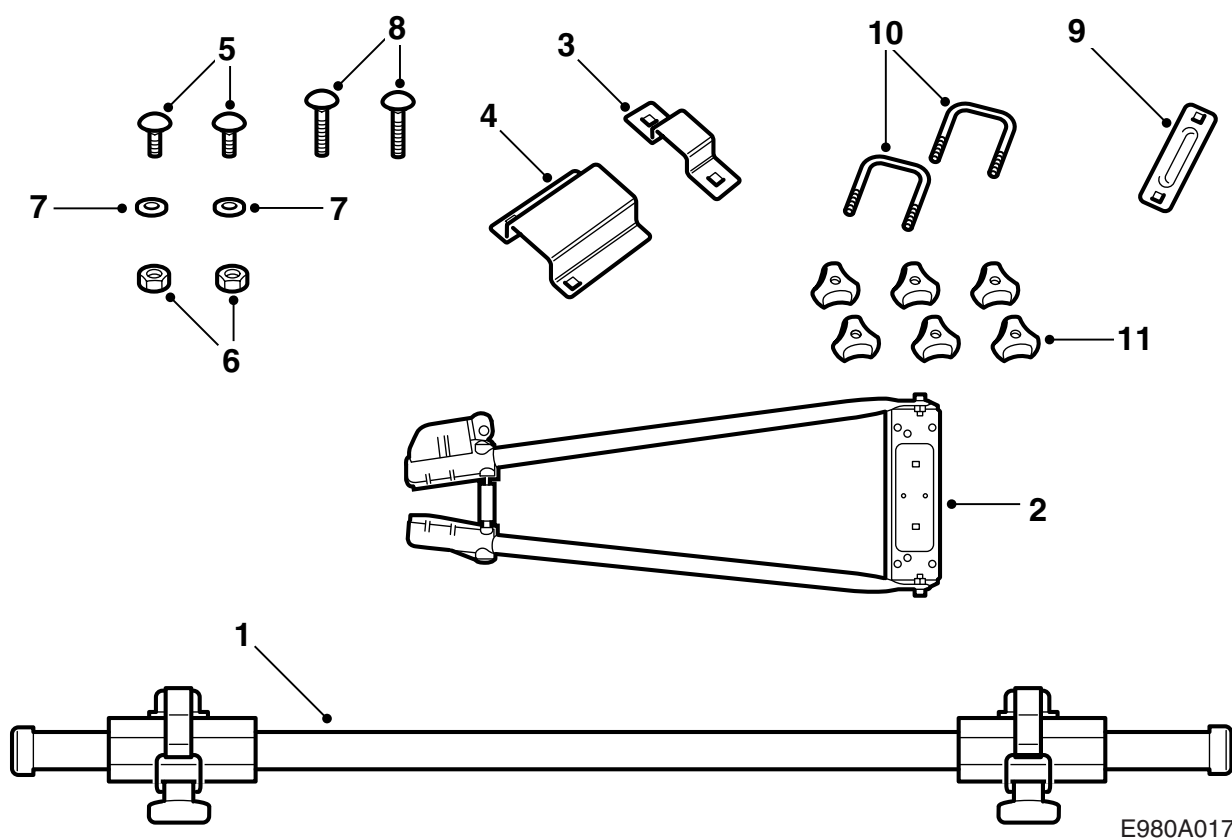

## Saab 900, Saab 9000, Saab 9-3, Saab 9-5

Bike carrier

Accessories Part No.	Group	Date	Instruction Part No.	Replaces
12 798 668 400 107 793	9:89-17	Jun 02	12 798 670 (86 88 269)	86 88 269 Jun 97

E980A017

- 1 Square bars with wheel plates
- 2 Bracket
- 3 Mounting, front
- 4 Mounting, rear
- 5 Screw (x2)
- 6 Nut (x2)
- 7 Washer (x2)
- 8 Screw (x2)
- 9 Lower mounting plate, rear
- 10 U-bolt (x2)
- 11 Hand nuts

### Fitting the bike carrier

- 1 Adjust the wheel plates on the square bar to fit the bicycle.
- 2 Insert the square bar in the bracket so that the mounting plate is on the underside of the square bar.
- 3 Attach the bracket to the square bar with screws.
- 4 Lift up the bike carrier onto the roof racks. Adjust the square bar so that the overhang is equal for both roof racks.
- 5 Fit the rear mounting over the square bar and fit the mounting plate underneath. Use the hand nuts and screws to secure the mounting to the roof rack.
- 6 Use the U-bolts and hand nuts to secure the front mounting to the roof rack.

#### Note

Check that there is a  $90^\circ$  angle between the bike frame and the bracket.

- 3 Tighten the bike frame with the handle. Tighten until the washer flattens.
- 4 Raise and lock the handle by turning the screw to a horizontal position.