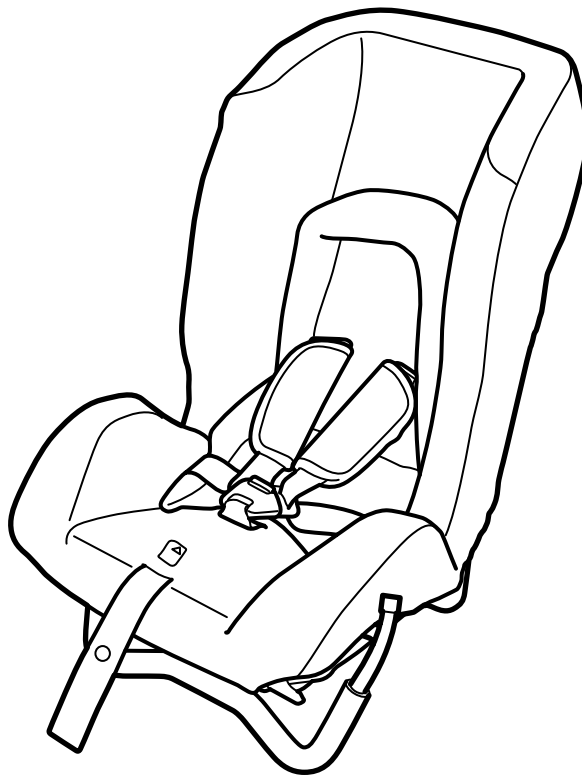

**MONTERINGSANVISNING · INSTALLATION INSTRUCTIONS
MONTAGEANLEITUNG · INSTRUCTIONS DE MONTAGE**

Saab 9-3, Saab 9-5

Baby insert for child seat "Saab Child Seat" (12 799 012)

Accessories Part No.	Group	Date	Instruction Part No.	Replaces
12 801 765	9:88-18	Nov 02	12 801 767	

E980A429

F980A167

Washing advice: See the label sewn into the seat upholstery.

**WARNING**

Read the instructions thoroughly before use.

Important

For child seat fitting and usage information, refer to its installation instructions.

- 1 Guide up the washers in the end of the child seat lap belt (A) through the frame of the seat. If the shoulder straps are not in their lowest position they must be moved into it by being drawn out through the back of the seat and back through the lowest holes.
- 2 Guide the straps with the washers through the holes in the back of the baby insert, down through the seat cushion of the child seat and out underneath the seat frame.

**WARNING**

Check that the washers lock underneath the seat and make sure that the belts are not twisted.

The height of the child's sitting position can be adjusted by means of removing or fitting the seat cushion in the baby insert.