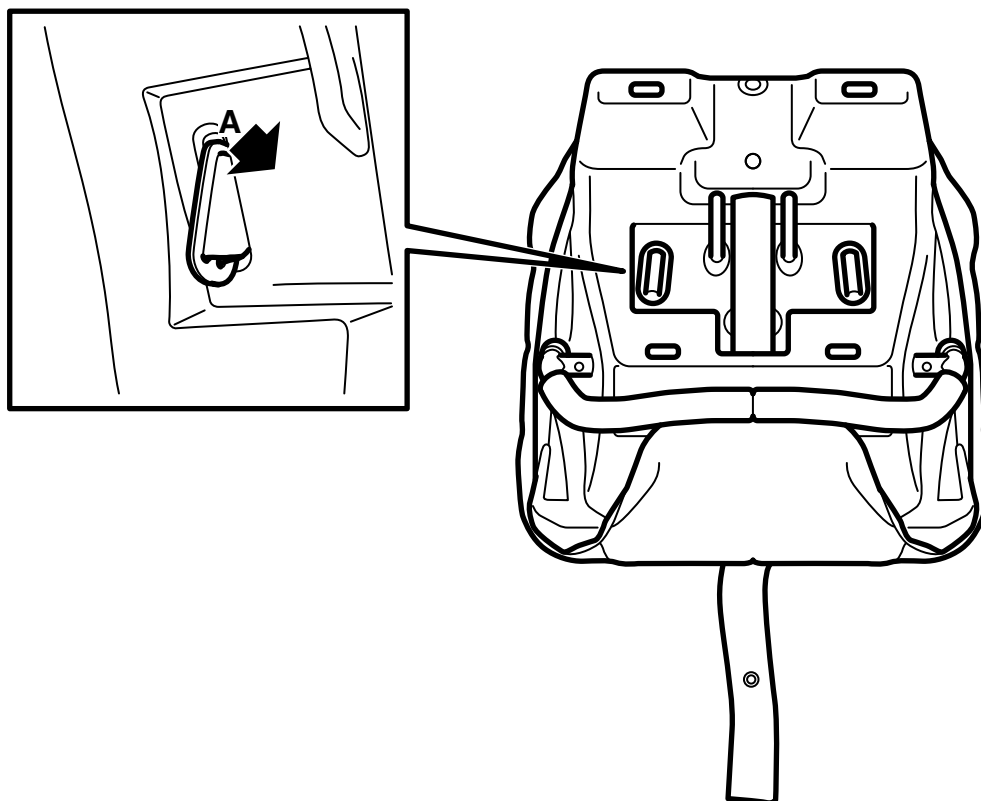

**MONTERINGSANVISNING · INSTALLATION INSTRUCTIONS
MONTAGEANLEITUNG · INSTRUCTIONS DE MONTAGE**

Saab 9-3, Saab 9-5

Baby insert for child seat "Saab Child Seat" (12 799 012)

Accessories Part No.	Group	Date	Instruction Part No.	Replaces
12 801 765	9:88-18	Nov 02	12 801 767	

E980A429

F980A167

Washing advice: See the label sewn into the seat upholstery.

**WARNING**

Read the instructions thoroughly before use.

Important

For child seat fitting and usage information, refer to its installation instructions.

- 1 Guide up the washers in the end of the child seat lap belt (A) through the frame of the seat. If the shoulder straps are not in their lowest position they must be moved into it by being drawn out through the back of the seat and back through the lowest holes.
- 2 Guide the straps with the washers through the holes in the back of the baby insert, down through the seat cushion of the child seat and out underneath the seat frame.

**WARNING**

Check that the washers lock underneath the seat and make sure that the belts are not twisted.

The height of the child's sitting position can be adjusted by means of removing or fitting the seat cushion in the baby insert.