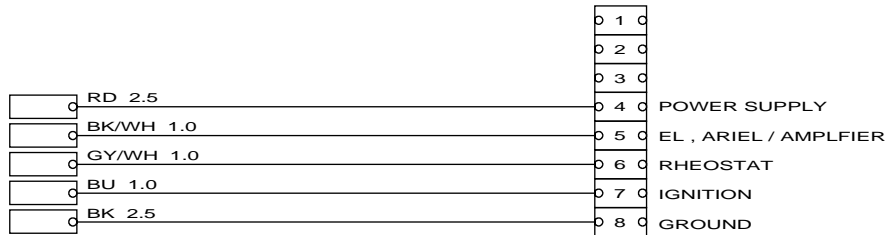

## Saab 900 M94-, Saab 9-3

Radio Adapter

Accessories Part No.	Group	Date	Instruction Part No.	Replaces
400 102 323	3:71-17	Dec 98	86 83 252	75 07 03 Sep 93

D930A059

## A-CONNECTOR

D930A060

**Connector, power supply**

Pin 4 = Supply 12 V

Pin 5 = Electric antenna

Pin 6 = Dial illumination

Pin 7 = Trigger 12 V

Pin 8 = Ground