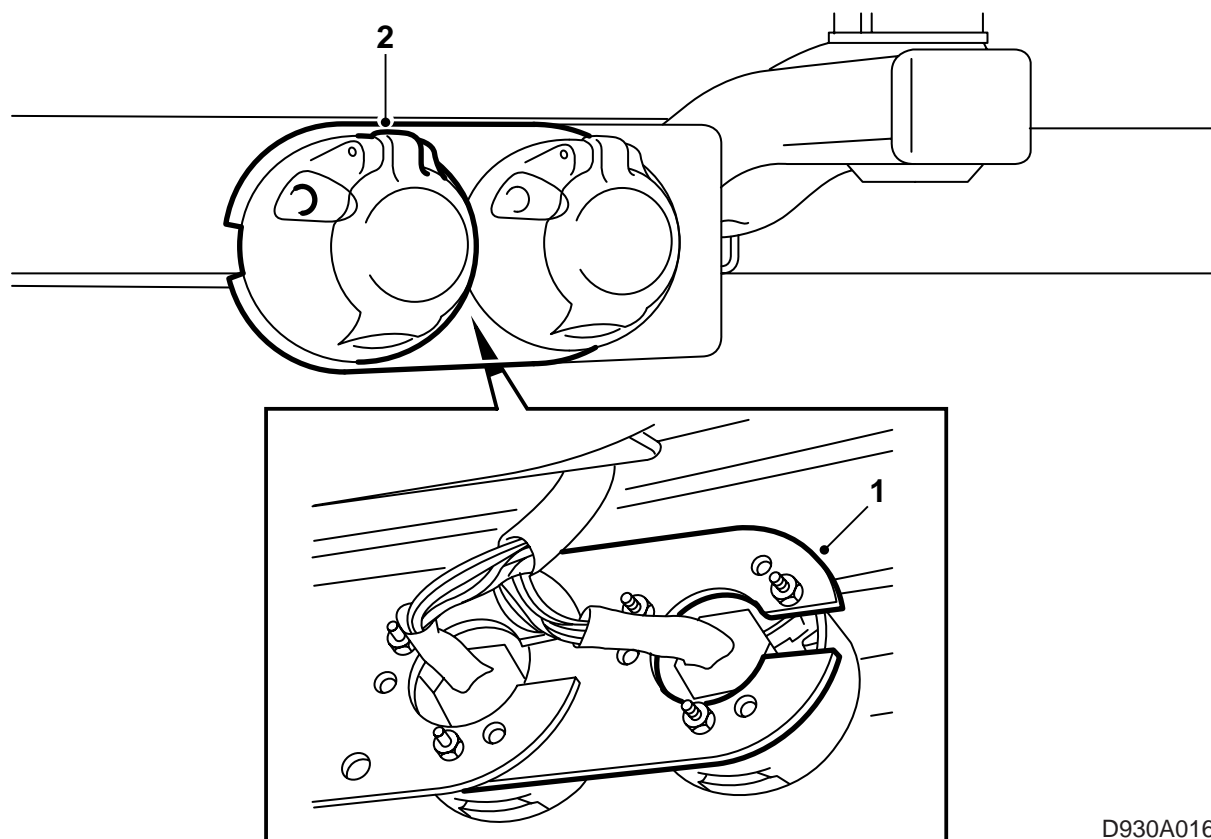

**MONTERINGSANVISNING · INSTALLATION INSTRUCTIONS
MONTAGEANLEITUNG · INSTRUCTIONS DE MONTAGE**

Saab 900 M94-98, Saab 9-3

Connector holder plate 7+7-pin, supplement to fixed towing hook, kit no. 400 108 304

Accessories Part No.	Group	Date	Instruction Part No.	Replaces
400 106 050	9:86-01	Feb 98	47 23 839	

D930A015

D930A016

- 1 Fit the connector holder plate, with the recess for the wiring angled downwards, between the right-hand connector and the connector holder plate on the towing hook. Fit the connector so that the cover opens upwards.
- 2 Fit the left-hand connector.