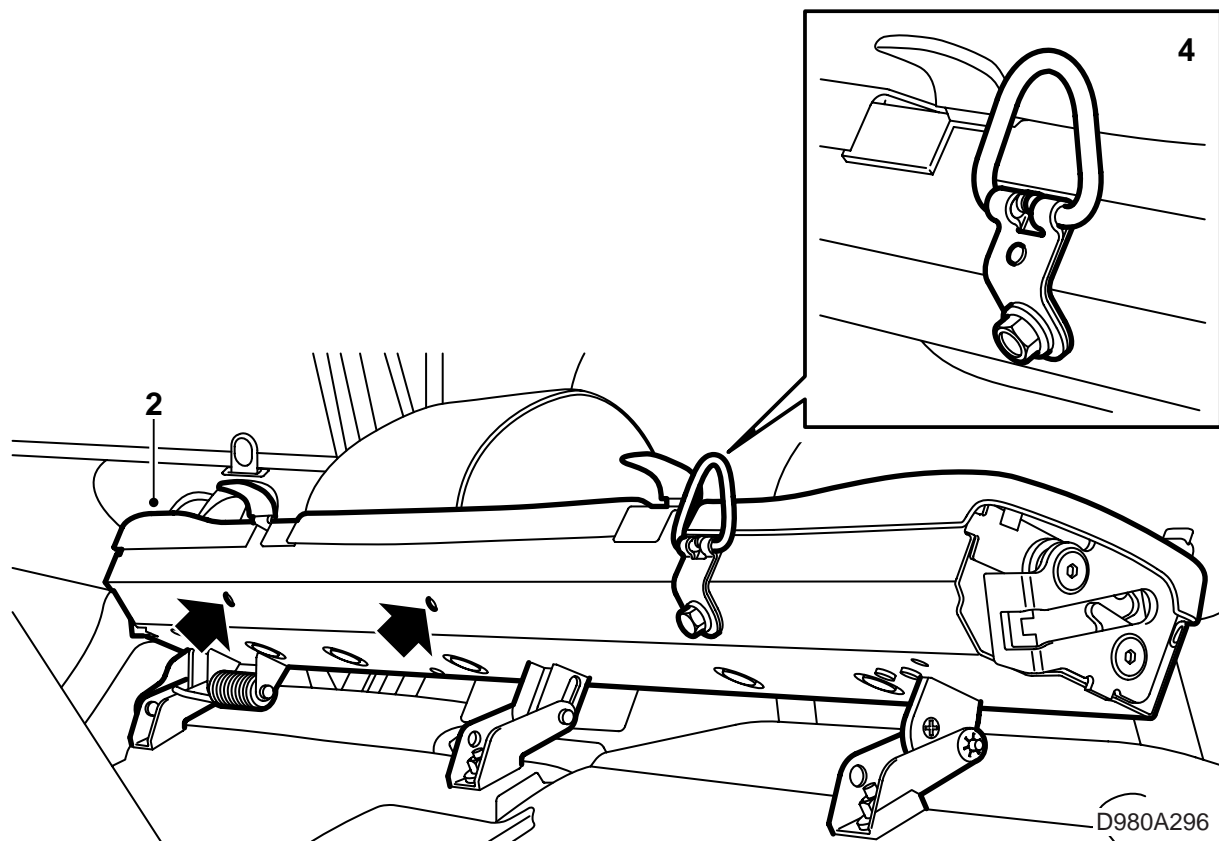

**MONTERINGSANVISNING · INSTALLATION INSTRUCTIONS
MONTAGEANLEITUNG · INSTRUCTIONS DE MONTAGE**

Saab 900 3D/5D M94-, Saab 9-3 3D/5D

Child seat anchors

Accessories Part No.	Group	Date	Instruction Part No.	Replaces
400 129 714	8:53-14	Apr 01	53 31 590	53 31 590 Apr 00

D980A295

- 1 Open the rear doors and tailgate of the car.
- 2 Fold down the rear seat.
- 3 Find the screw holes on the underside of the seat belt member.
- 4 Mount the seat belt anchors in the designated spots with the eyes pointing up.

! WARNING

Mount the anchors as straight as possible.

Torque 20 Nm (15 lbf ft).

- 5 Fold the seat back into place and check that the seat belt works properly.

See the Owner's Manual for fitting the child seat.

Important

The eyes can be folded down when the child seat is not fitted.