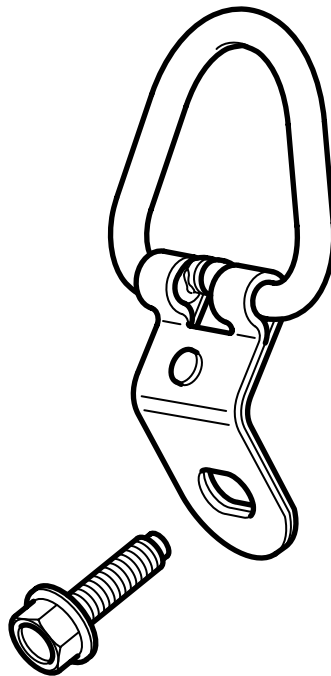

**MONTERINGSANVISNING · INSTALLATION INSTRUCTIONS
MONTAGEANLEITUNG · INSTRUCTIONS DE MONTAGE**

Saab 900 3D/5D M94-, Saab 9-3 3D/5D

Child seat anchors

Accessories Part No.	Group	Date	Instruction Part No.	Replaces
400 129 714	8:53-14	Apr 01	53 31 590	53 31 590 Apr 00

D980A295

- 1 Open the rear doors and tailgate of the car.
- 2 Fold down the rear seat.
- 3 Find the screw holes on the underside of the seat belt member.
- 4 Mount the seat belt anchors in the designated spots with the eyes pointing up.

! WARNING

Mount the anchors as straight as possible.

Torque 20 Nm (15 lbf ft).

- 5 Fold the seat back into place and check that the seat belt works properly.

See the Owner's Manual for fitting the child seat.